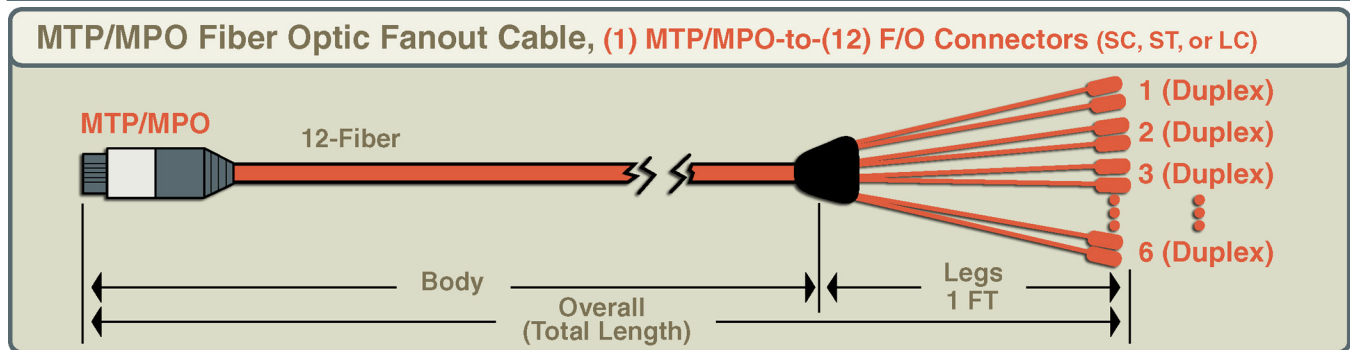

## MTP/MPO 12-Fiber Fanout Cables!

**MTP/MPO 12-Fiber Fanout Cable, Simplex, 62.5/125 micron, Multimode (Call or Email for Price!)**

Cat No.	Connectors	-01m (3.3 ft)	-03m (9.8 ft)	-05m (16.4 ft)	Custom Length Cable in Meters or Feet
990720	1MTP-f / (12) SC male	1m (3.3 ft)	3m (9.8 ft)	5m (16.4ft)	Any Length
990721	1MTP-f / (12) ST male	1m (3.3 ft)	3m (9.8 ft)	5m (16.4ft)	Any Length
990722	1MTP-f / (12) LC male	1m (3.3 ft)	3m (9.8 ft)	5m (16.4ft)	Any Length

**MTP/MPO 12-Fiber Fanout Cable, Simplex, 50/125 micron, Multimode (Call or Email for Price!)**

Cat No.	Connectors	-01m (3.3 ft)	-03m (9.8 ft)	-05m (16.4 ft)	Custom Length Cable in Meters or Feet
990726	1MTP- f / (12) SC male	1m (3.3 ft)	3m (9.8 ft)	5m (16.4ft)	Any Length
990727	1MTP-f / (12) ST male	1m (3.3 ft)	3m (9.8 ft)	5m (16.4ft)	Any Length
990728	1MTP-f / (12) LC male	1m (3.3 ft)	3m (9.8 ft)	5m (16.4ft)	Any Length

**MTP/MPO 12-Fiber Fanout Cable, Duplex, 62.5/125 micron, Multimode (Call or Email for Price!)**

Cat No.	Connectors	-01m (3.3 ft)	-03m (9.8 ft)	-05m (16.4 ft)	Custom Length Cable in Meters or Feet
990723	1MTP- f / (6) Duplex SC male	1m (3.3 ft)	3m (9.8 ft)	5m (16.4ft)	Any Length
990724	1MTP-f / (6) Duplex ST male	1m (3.3 ft)	3m (9.8 ft)	5m (16.4ft)	Any Length
990725	1MTP-f / (6) Duplex LC male	1m (3.3 ft)	3m (9.8 ft)	5m (16.4ft)	Any Length