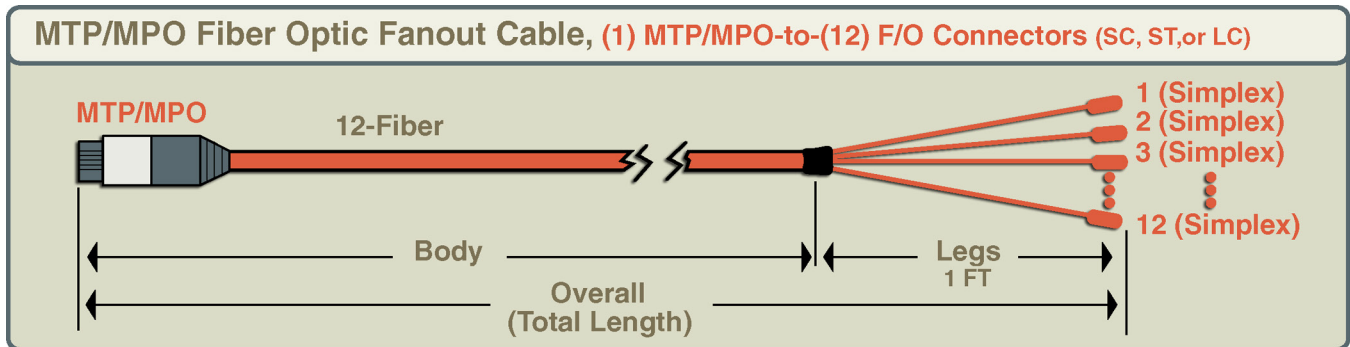

## MTP/MPO 12-Fiber Fanout Cables!

**MTP/MPO 12-Fiber Fanout Cable, Simplex, 62.5/125 micron, Multimode (Call or Email for Price!)**

Cat No.	Connectors	-01m (3.3 ft)	-03m (9.8 ft)	-05m (16.4 ft)	Custom Length Cable in Meters or Feet
990720	1MTP-f / (12) SC male	1m (3.3 ft)	3m (9.8 ft)	5m (16.4ft)	Any Length
990721	1MTP-f / (12) ST male	1m (3.3 ft)	3m (9.8 ft)	5m (16.4ft)	Any Length
990722	1MTP-f / (12) LC male	1m (3.3 ft)	3m (9.8 ft)	5m (16.4ft)	Any Length