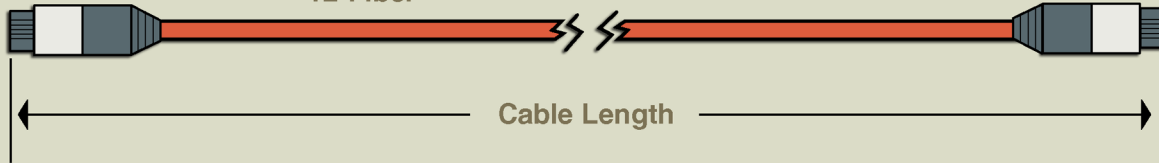

- MTP/MPO Patch Cables (Cat. No.'s 990714 - 990719)
- MTP/MPO Fanout Cables (Cat. No.'s 990720 - 990731)

For more information,
call us at
401-943-1164!

MTP/MPO 12-Fiber Patch Cables!

MTP/MPO 12-Fiber Patchcord (M/M, M/F, F/F)

MTP/MPO (Male or Female)

12-Fiber

MTP/MPO (Male or Female)

MTP/MPO-to-MTP/MPO 12-Fiber Patch Cable, 62.5/125 micron, Multimode (Call or Email for Price!)

Cat No.	Polarity	-05m (16.4 ft)	-10m (32.8 ft)	-20m (65.6 ft)	-50m (164 ft)	Custom Length Cable in Meters or Feet
990714	M/M	5m (16.4 ft)	10m (32.8 ft)	20m (65.6ft)	50m (164ft)	Any Length
990715	M/F	5m (16.4 ft)	10m (32.8 ft)	20m (65.6ft)	50m (164ft)	Any Length
990716	F/F	5m (16.4 ft)	10m (32.8 ft)	20m (65.6ft)	50m (164ft)	Any Length

MTP/MPO-to-MTP/MPO 12-Fiber Patch Cable, Duplex, 50/125 micron, Multimode (Call or Email for Price!)

Cat No.	Polarity	-05m (16.4 ft)	-10m (32.8 ft)	-20m (65.6 ft)	-50m (164 ft)	Custom Length Cable in Meters or Feet
990717	M/M	5m (16.4 ft)	10m (32.8 ft)	20m (65.6ft)	50m (164ft)	Any Length
990718	M/F	5m (16.4 ft)	10m (32.8 ft)	20m (65.6ft)	50m (164ft)	Any Length
990719	F/F	5m (16.4 ft)	10m (32.8 ft)	20m (65.6ft)	50m (164ft)	Any Length