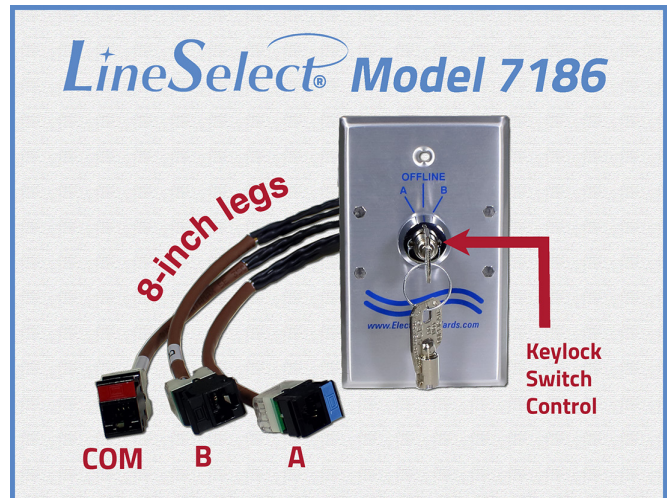

## LineSelect® Model 7186 Single Channel RJ45 Cat5e A/OFFLINE/B Keylock Switch, Single Gang Wall Plate

- Conference room connection to or isolation from multiple networks.
- Conference room network wall switch easily mounts in any location for convenient access.

### INTRODUCTION

The **LineSelect®** Model 7186 Single Channel RJ45 Cat5e A/OFFLINE/B Keylock Switch allows the user the capability of accessing two separate devices, ports A and B, via connection through a device connected to the Common port. The **LineSelect®** Model 7186 is a manually operated keylock switch mounted to a faceplate with cabled RJ45 connectors for installation into any single gang wall box. No power is required for operation.

### FEATURES:

- The switch ports are transparent to all data.
- All (8) pins of the RJ45 Cat5e interface are switched via a break-before-make keylock switch.
- No power required for operation.
- Faceplate mounting allows easy installation in single gang wall boxes.
- **LEG LENGTHS: 8" (20.3 cm)**
- Certified for Cat 5e compliance.

### OPERATION:

- o Keylock switch allows quick and easy conference room connection to A or B network.
- o No external power required. Manually operated.
- o Keylock in left-most position connects conference room to Network A.
- o Keylock in right-most position connects conference room to Network B.
- o **Keylock in center position isolates both the A and B networks from connection to conference room.**