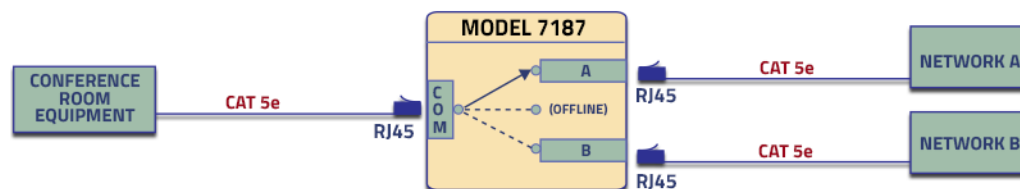

LineSelect® Model 7187 RJ45 Cat5e A/OFFLINE/B Application: Single Gang Wall Plate

Cat5e patchcords - Ideal for 10BASE-T, 100BASE-T, 1000BASE-T Ethernet and Gigabyte Ethernet

Color	3 ft.	price	5 ft.	price	10 ft.	price	25 ft.	price
Black	990328-003	Call for price!	990328-005	Call for price!	990328-010	Call for price!	990328-025	Call for price!
Blue	990329-003	Call for price!	990329-005	Call for price!	990329-010	Call for price!	990329-025	Call for price!
Orange	990331-003	Call for price!	990331-005	Call for price!	990331-010	Call for price!	990331-025	Call for price!
Red	990333-003	Call for price!	990333-005	Call for price!	990333-010	Call for price!	990333-025	Call for price!
Grey	990334-003	Call for price!	990334-005	Call for price!	990334-010	Call for price!	990334-025	Call for price!
Yellow	990336-003	Call for price!	990336-005	Call for price!	990336-010	Call for price!	990336-025	Call for price!